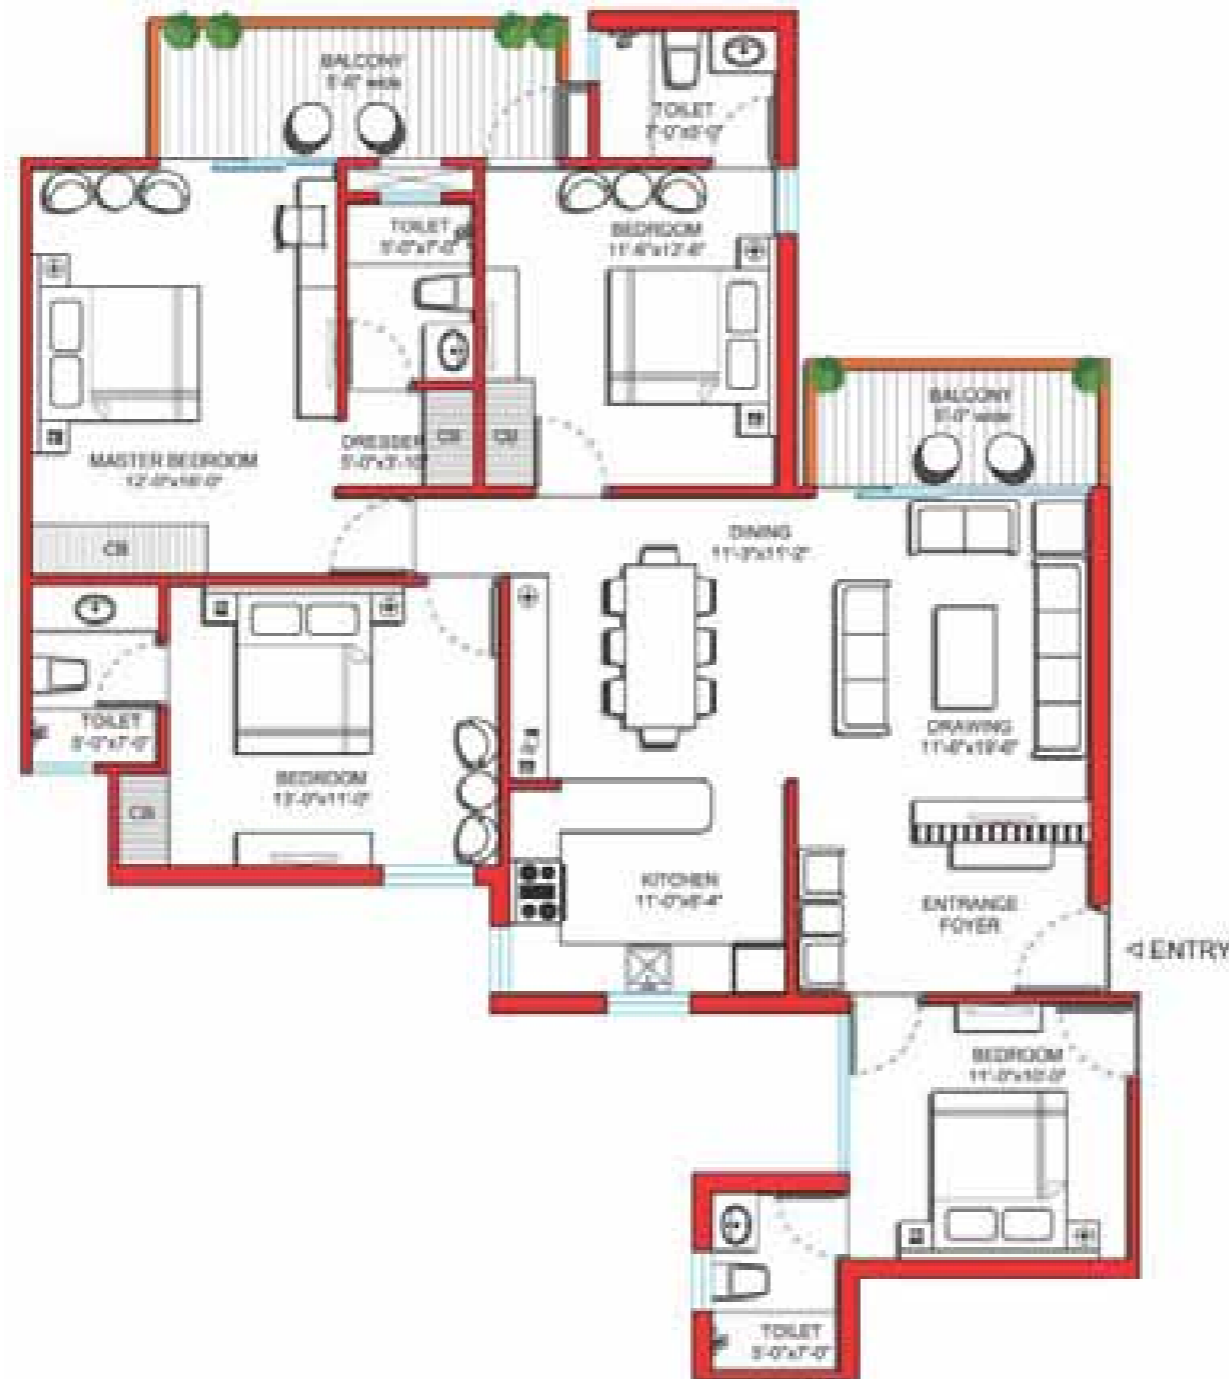

Tulip Violet sector 69 Gurgaon Floor Plan 4BHK 2010

www.gurgaonpropertybazaar.in

TYPICAL UNIT PLAN
4 BEDROOM UNIT
SUPER AREA = 2010 Sq. Ft.

Disclaimer: Plans are tentative subject to approval from all authorities and may vary as per architectural plans.