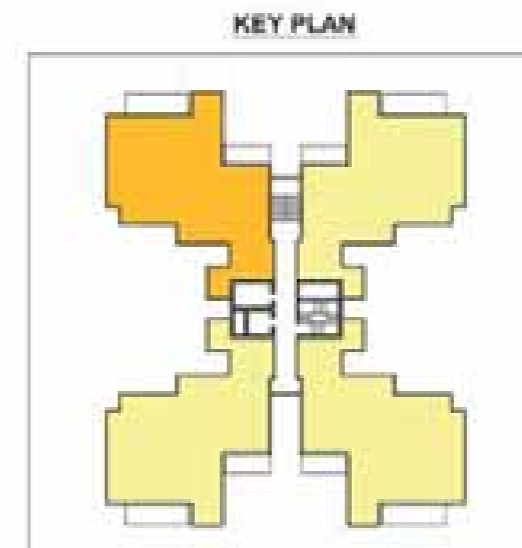

Tulip Violet sector 69 Gurgaon Floor Plan 4BHK 2010

www.gurgaonpropertybazaar.in

TYPICAL UNIT PLAN
4 BEDROOM UNIT
SUPER AREA = 2010 Sq. Ft.

Disclaimer: Plans are tentative subject to approval from all authorities and may vary as per architectural plans.